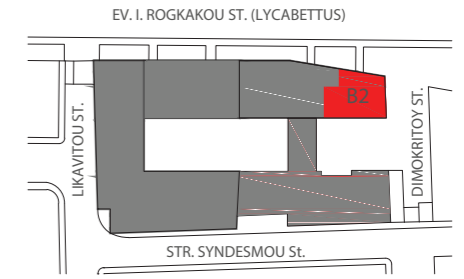

# Studio B2

Bedrooms 1  
 SQM 77m<sup>2</sup>

Grand Area SQ.M. 77m<sup>2</sup>

1. Bedroom
2. Living Room
3. Kitchen
4. Bathroom
5. WC
6. Storage

LEVEL 5