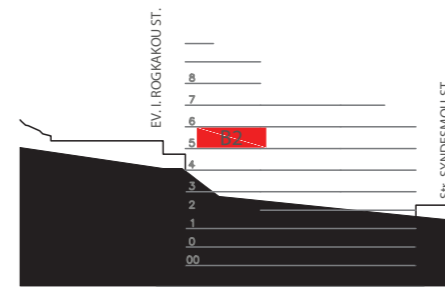

# Studio B2

Bedrooms 1  
 SQM 77m<sup>2</sup>

Grand Area SQ.M. 77m<sup>2</sup>

1. Bedroom
2. Living Room
3. Kitchen
4. Bathroom
5. WC
6. Storage

LEVEL 5