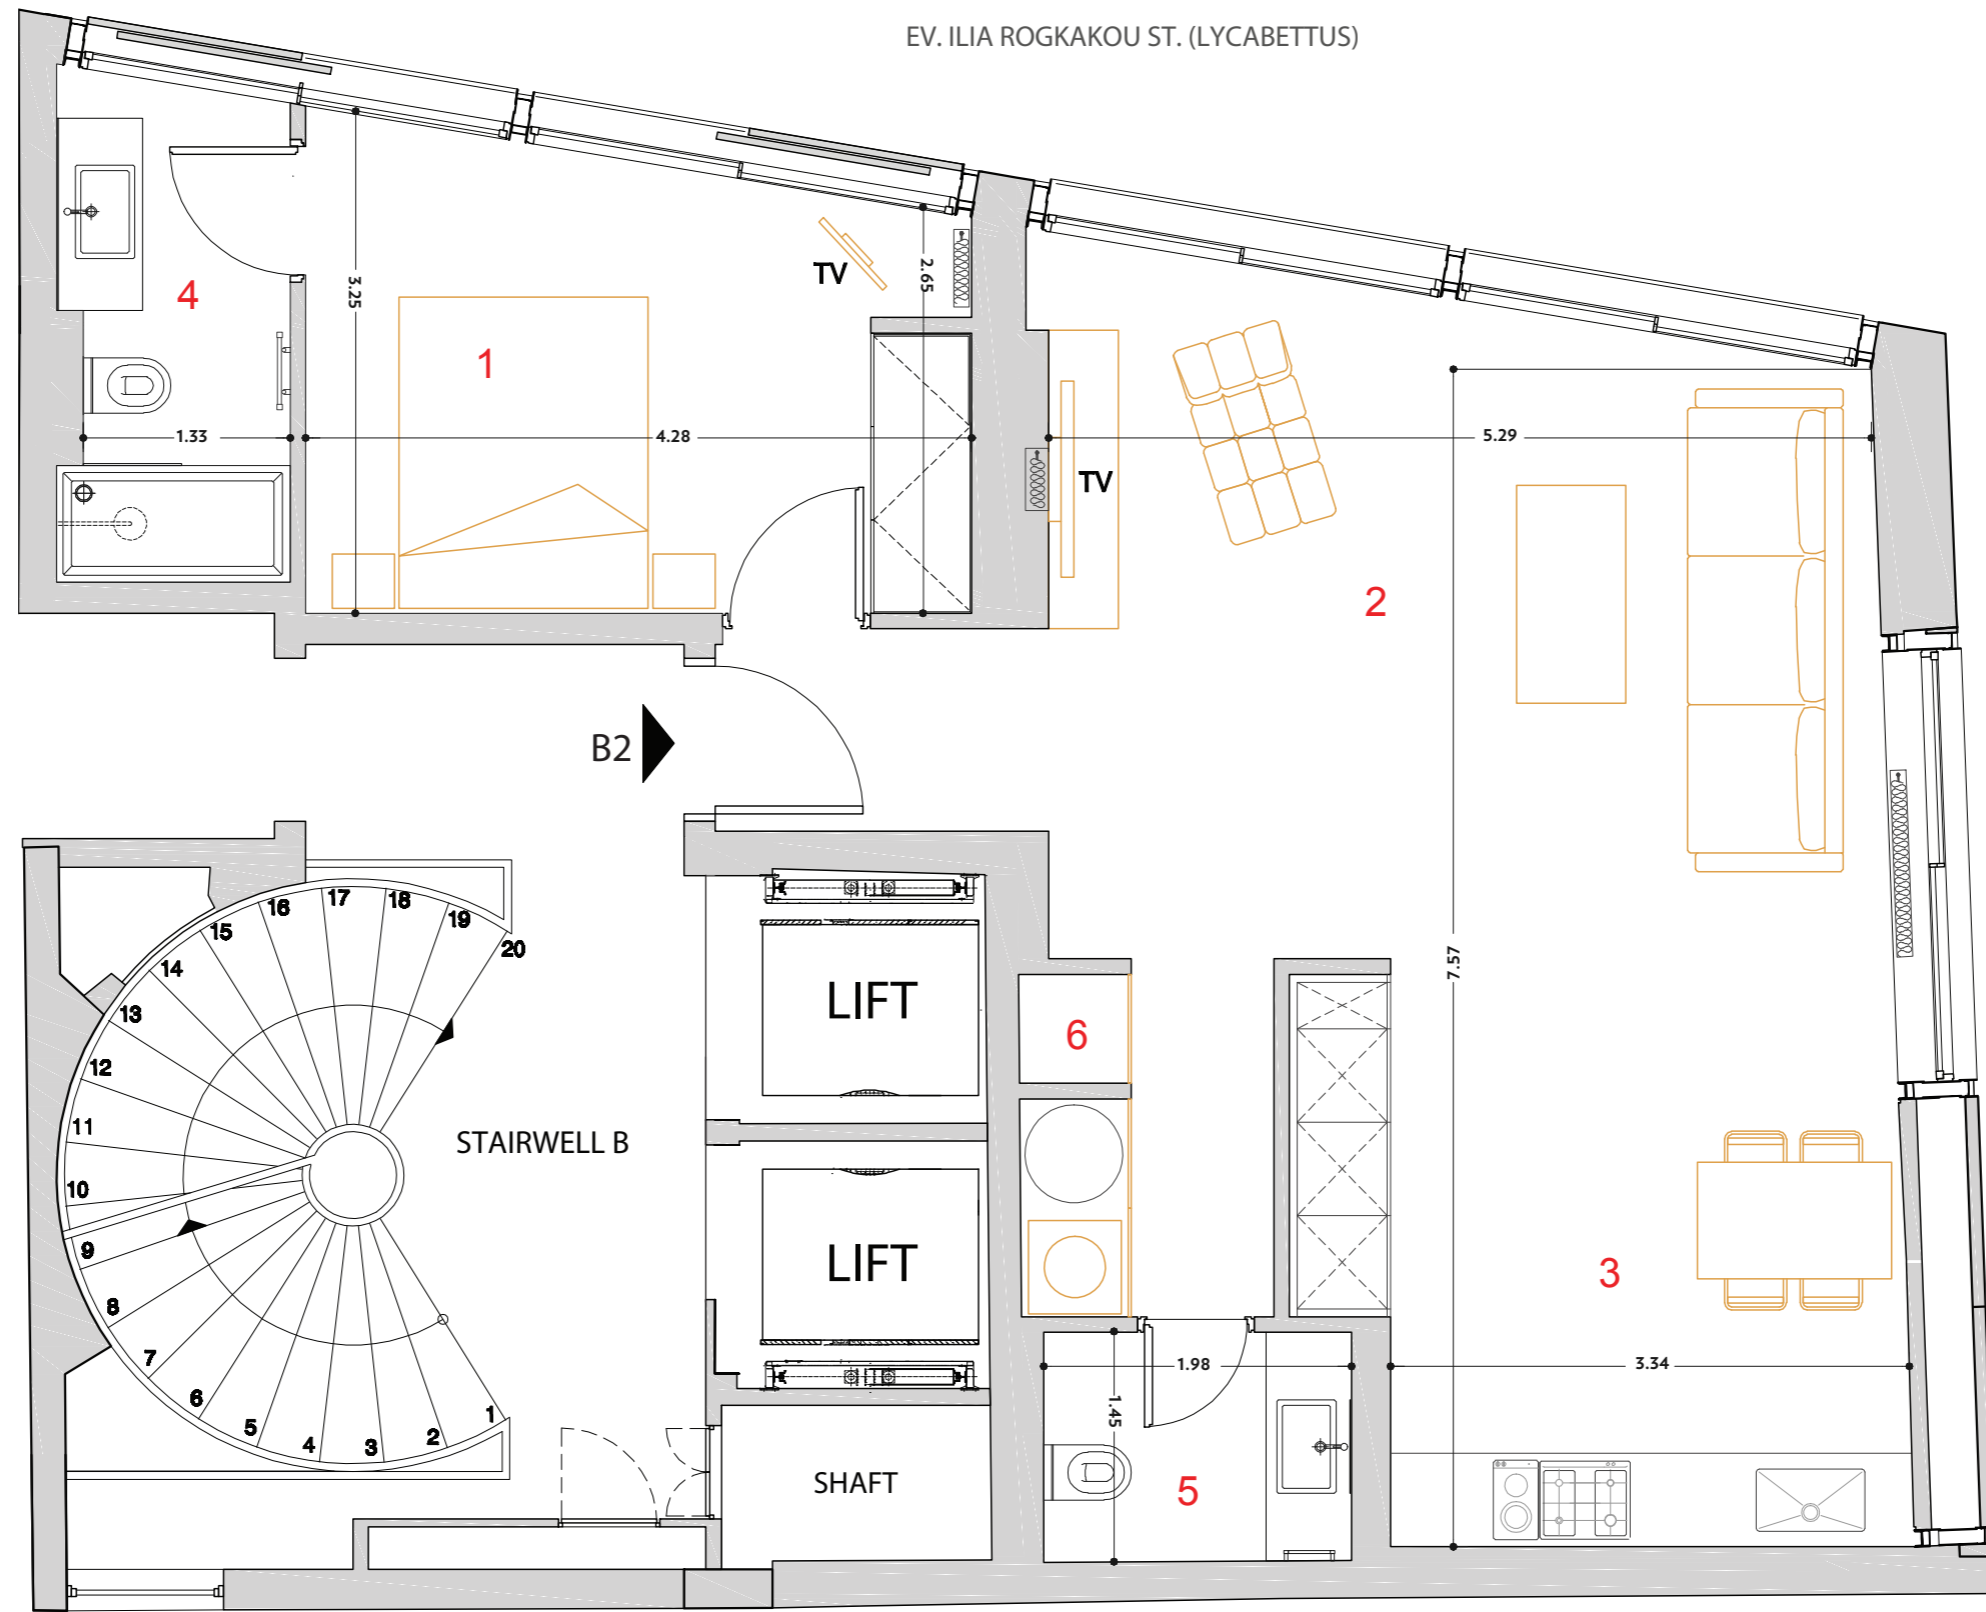

# Studio B2

Bedrooms 1  
 SQM 77m<sup>2</sup>

Grand Area SQ.M. 77m<sup>2</sup>

1. Bedroom
2. Living Room
3. Kitchen
4. Bathroom
5. WC
6. Storage

LEVEL 5