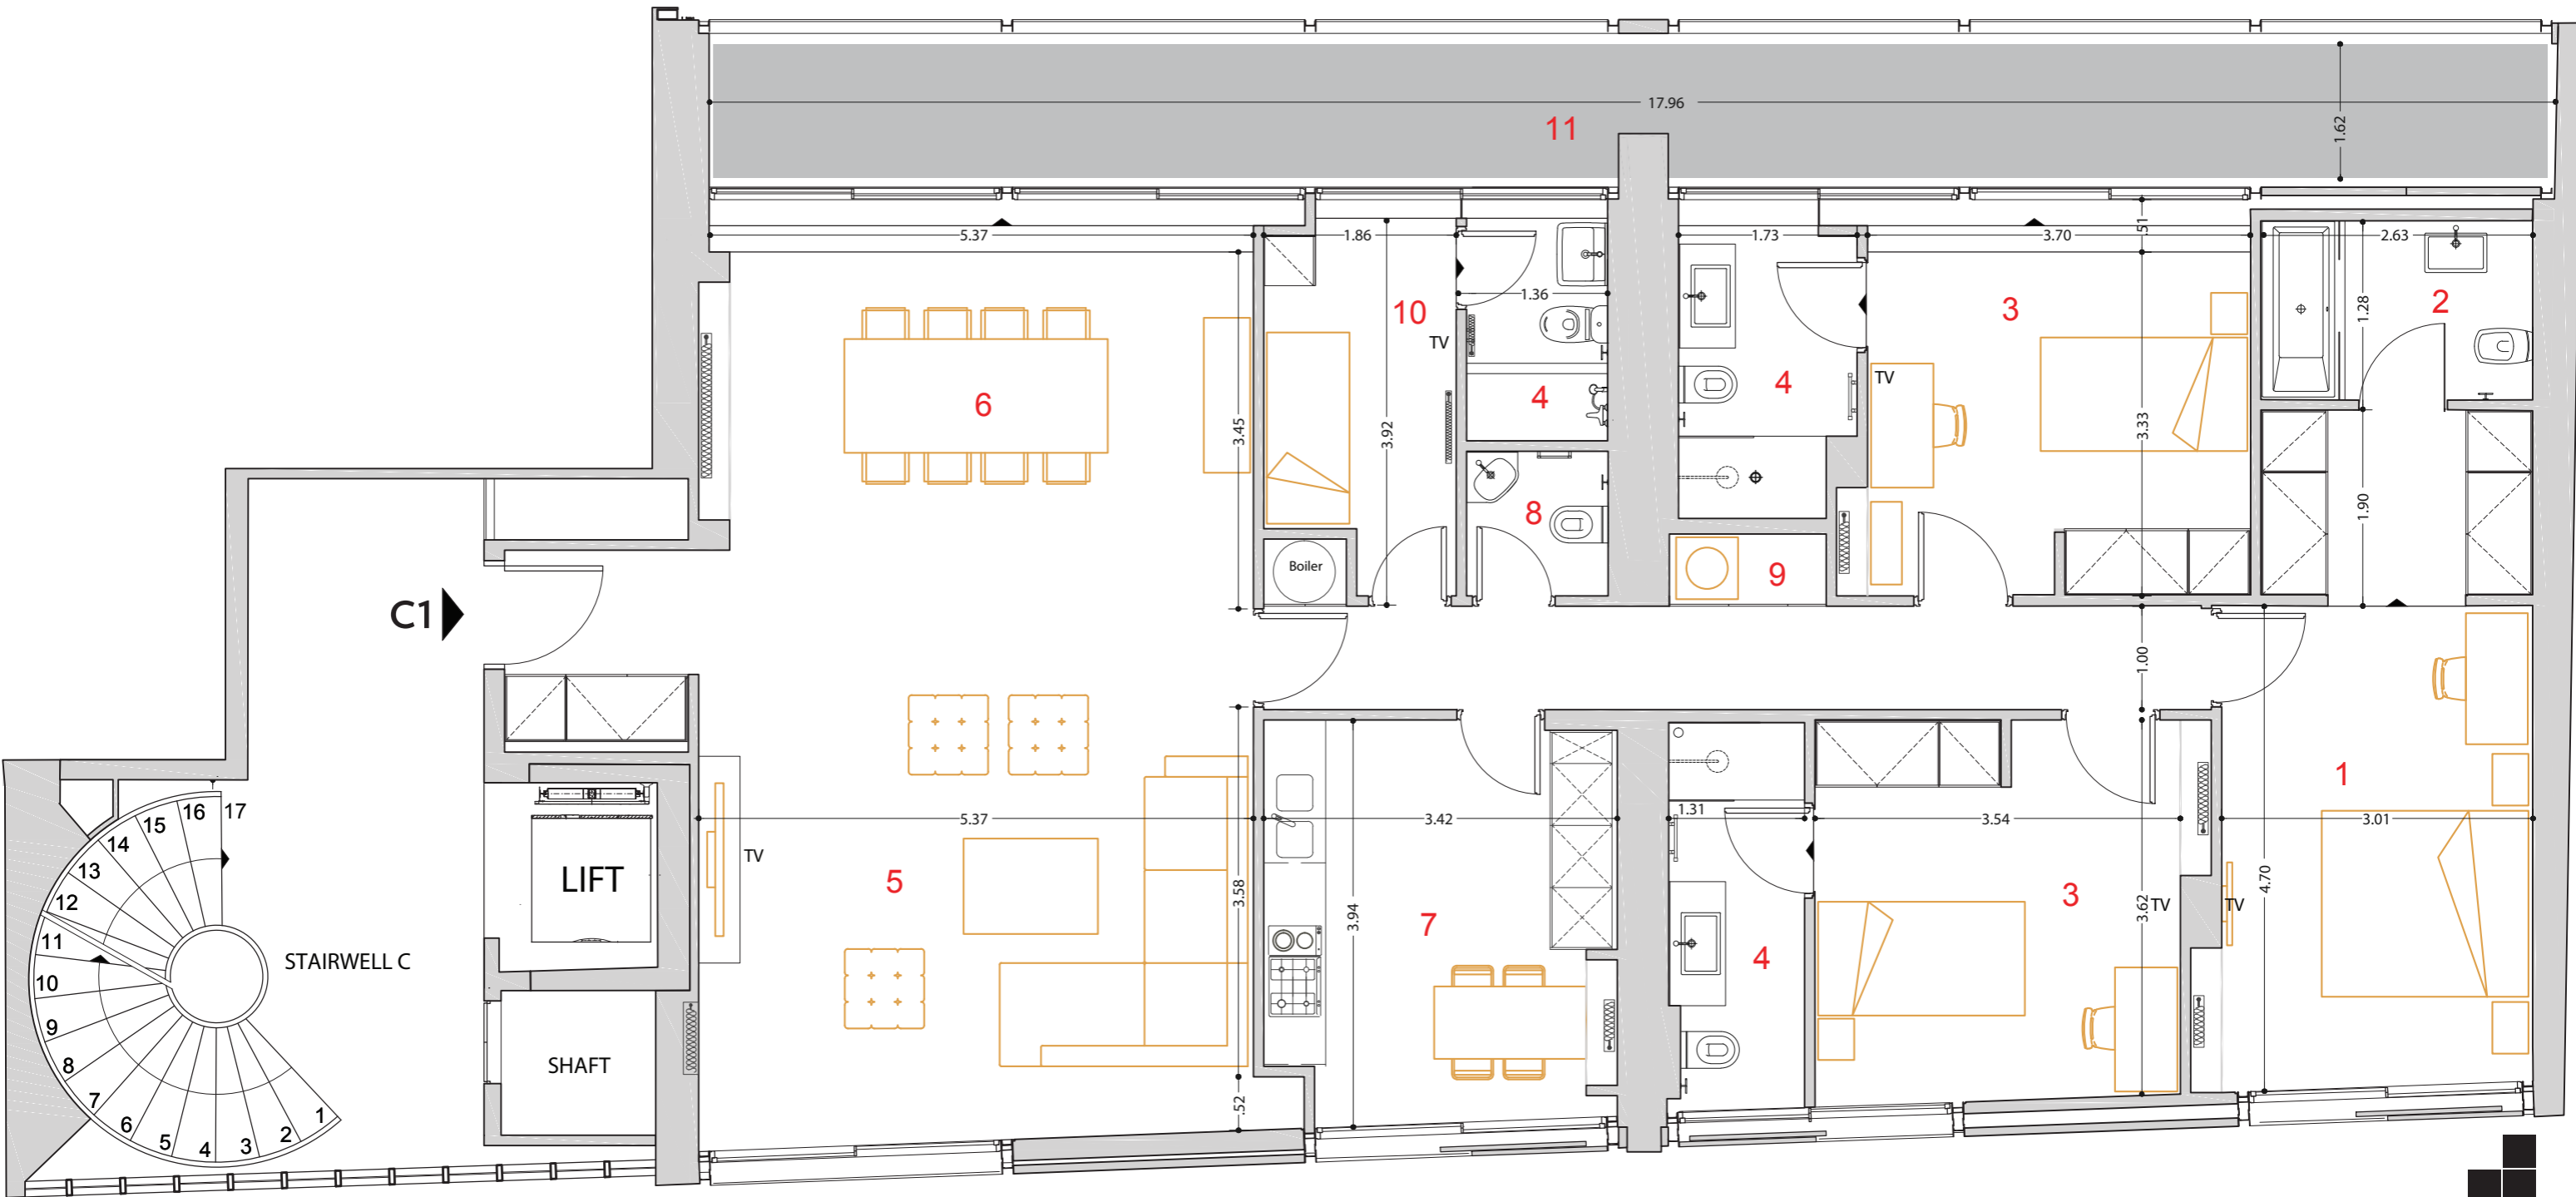

Apartment C1

No. of Bedrooms
SQM
Veranda

Master +2 + Maids' Room
176m²
27m²

- 1. Master Bedroom
- 2. Master Bathroom
- 3. Bedroom
- 4. Bathroom
- 5. Living Room
- 6. Dining Room
- 7. Kitchen
- 8. WC
- 9. Storage
- 10. Maids' Room
- 11. Exterior Area

Grand Area SQ.M.

203m²

ATRIUM

LEVEL 2

STR. SYNDESMOU ST. (City View)