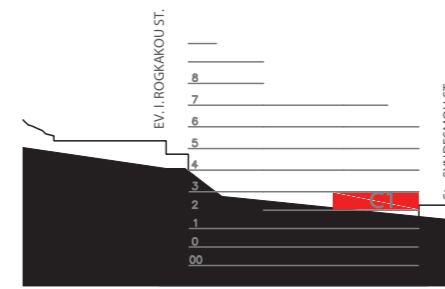

Apartment C1

No. of Bedrooms
SQM
Veranda

Master +2 + Maids' Room
176m²
27m²

- 1. Master Bedroom
- 2. Master Bathroom
- 3. Bedroom
- 4. Bathroom
- 5. Living Room
- 6. Dining Room
- 7. Kitchen
- 8. WC
- 9. Storage
- 10. Maids' Room
- 11. Exterior Area

Grand Area SQ.M.

203m²

ATRIUM

LEVEL 2

STR. SYNDESMOU ST. (City View)