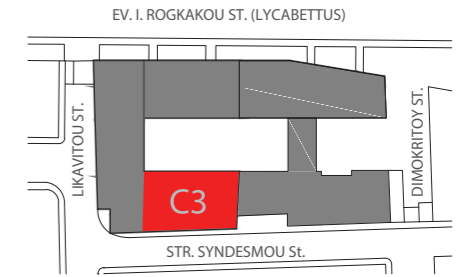

Apartment C3

No. of Bedrooms
SQM
Balcony

Master +2 + Maids' Room
203m²
14m²

Grand Area SQ.M.

217m²

1. Master Bedroom
2. Master Bathroom
3. Bedroom
4. Bathroom
5. Living Room
6. Dining Room
7. Kitchen
8. WC
9. Storage
10. Maids' Room
11. Food Storage
12. Balcony

ATRIUM

C3

STAIRWELL C

LIFT

SHAFT

STR. SYNDESMOU St. (City View)

LEVEL 3