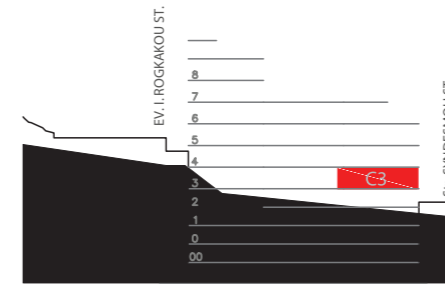

Apartment C3

No. of Bedrooms
SQM
Balcony

Master +2 + Maids' Room
203m²
14m²

Grand Area SQ.M.

217m²

1. Master Bedroom
2. Master Bathroom
3. Bedroom
4. Bathroom
5. Living Room
6. Dining Room
7. Kitchen
8. WC
9. Storage
10. Maids' Room
11. Food Storage
12. Balcony

ATRIUM

C3

STAIRWELL C

LIFT

SHAFT

STR. SYNDESMOU St. (City View)

LEVEL 3