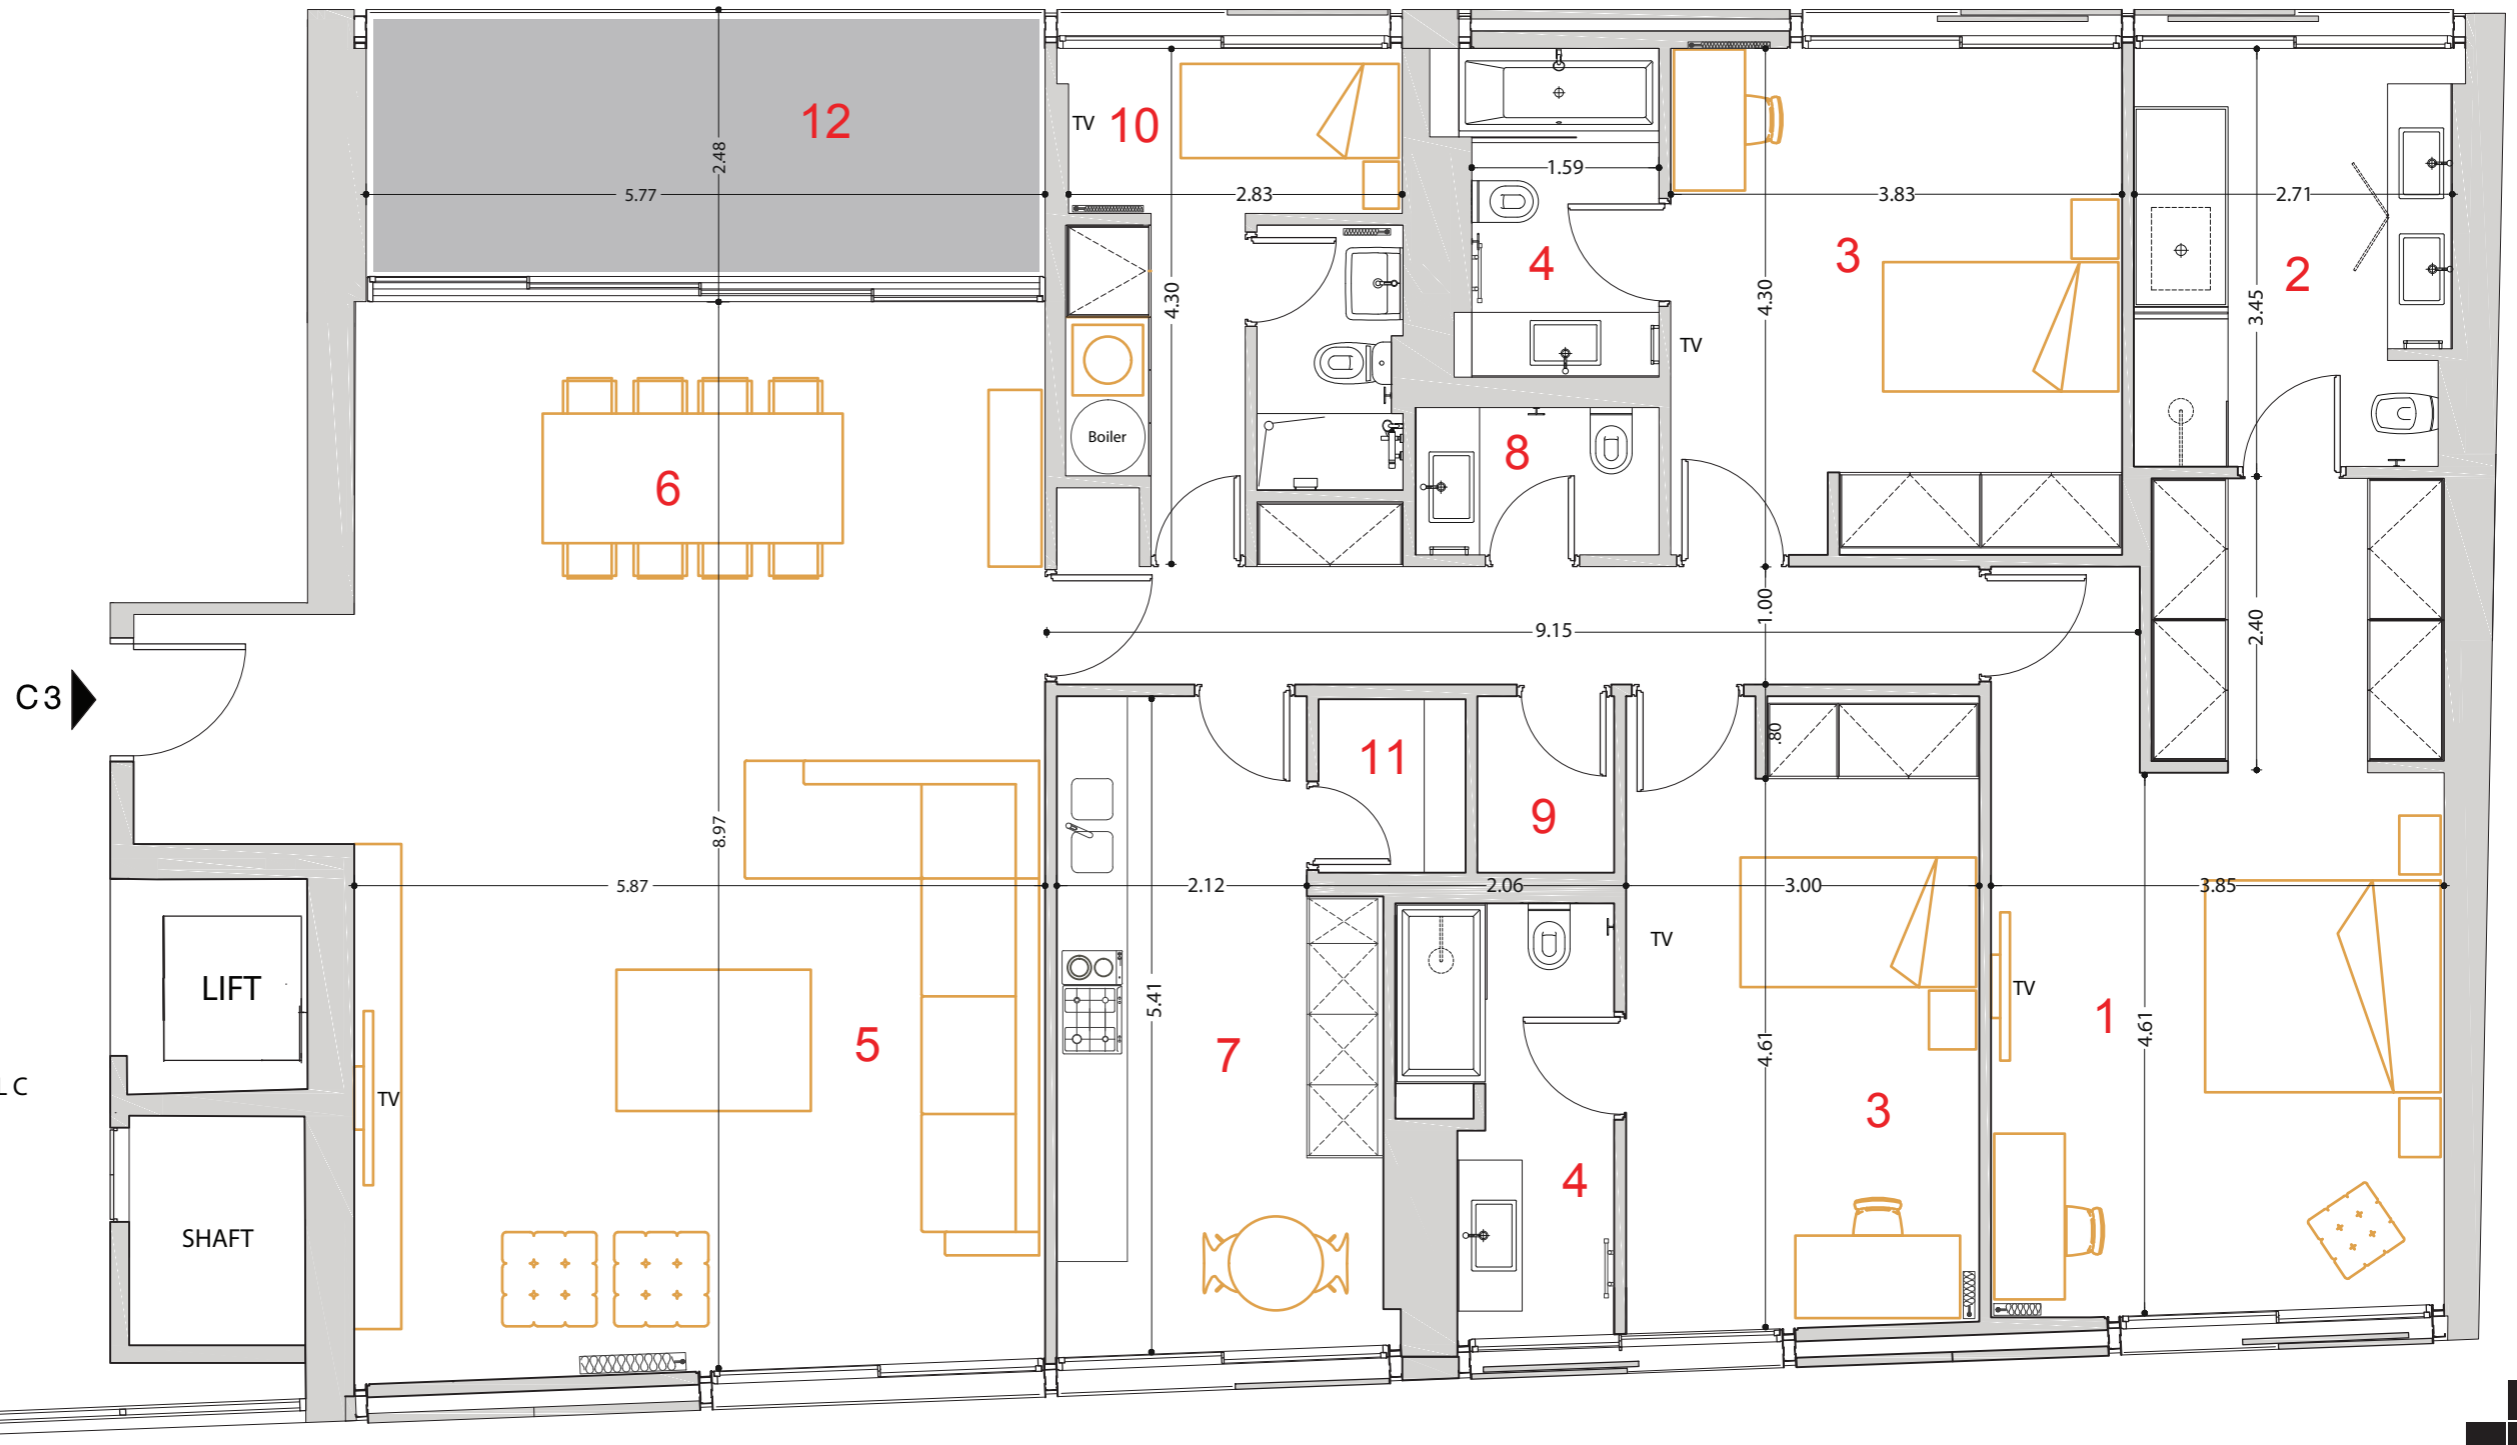

Apartment C3

No. of Bedrooms
SQM
Balcony

Master +2 + Maids' Room
203m²
14m²

Grand Area SQ.M.

217m²

1. Master Bedroom
2. Master Bathroom
3. Bedroom
4. Bathroom
5. Living Room
6. Dining Room
7. Kitchen
8. WC
9. Storage
10. Maids' Room
11. Food Storage
12. Balcony

ATRIUM

C3

STAIRWELL C

LIFT

SHAFT

STR. SYNDESMOU St. (City View)

LEVEL 3