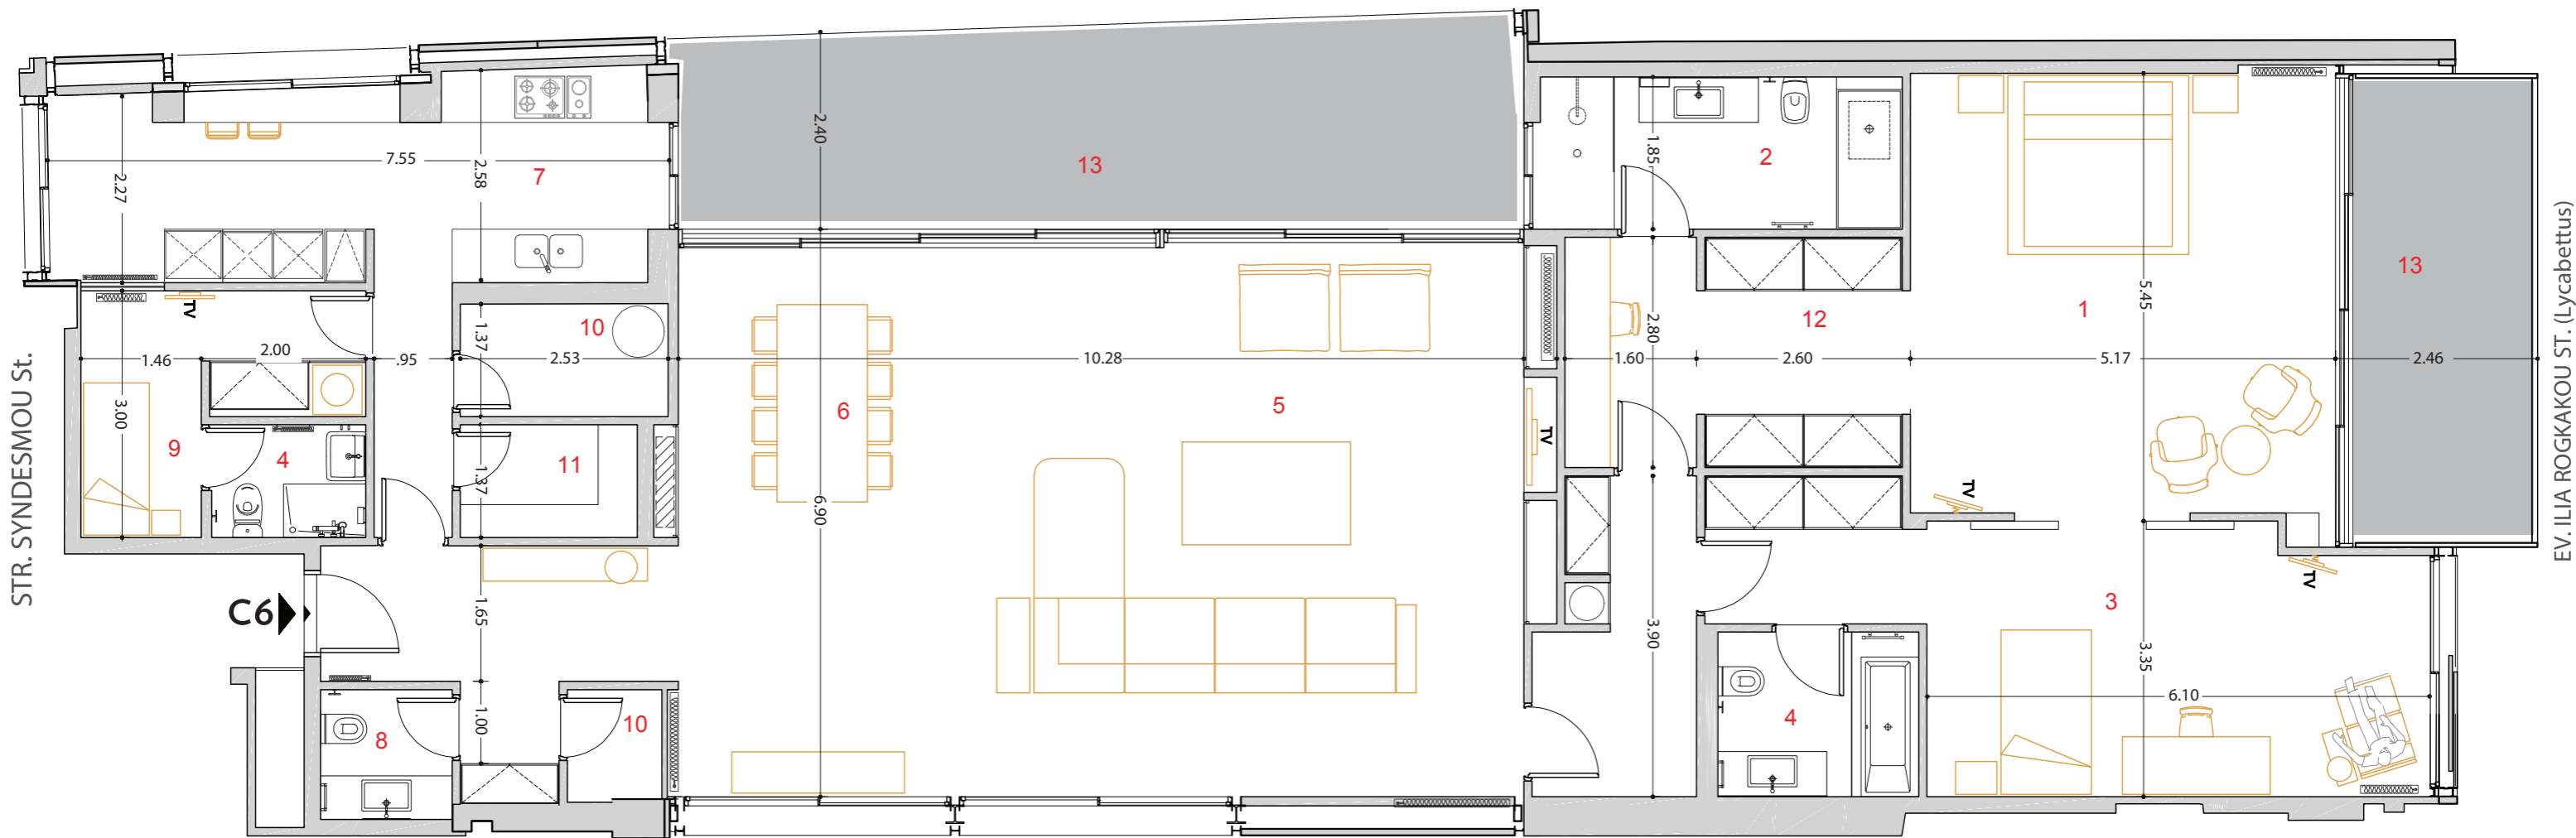

Apartment C6

Bedrooms
SQM
Balcony

Master +1 + Maids' Room (MB+2+maid)
236m²
39m²

Grand Area SQ.M.

275m²

- 1. Master Bedroom
- 2. Master Bathroom
- 3. Bedroom
- 4. Bathroom
- 5. Living Room
- 6. Dining Room
- 7. Kitchen
- 8. W.C.
- 9. Maid's Room
- 10. Storage
- 11. Food Storage
- 12. Wardrobe
- 13. Balcony

LIKAVITOU ST. (City View)

LEVEL 5

ATRIUM