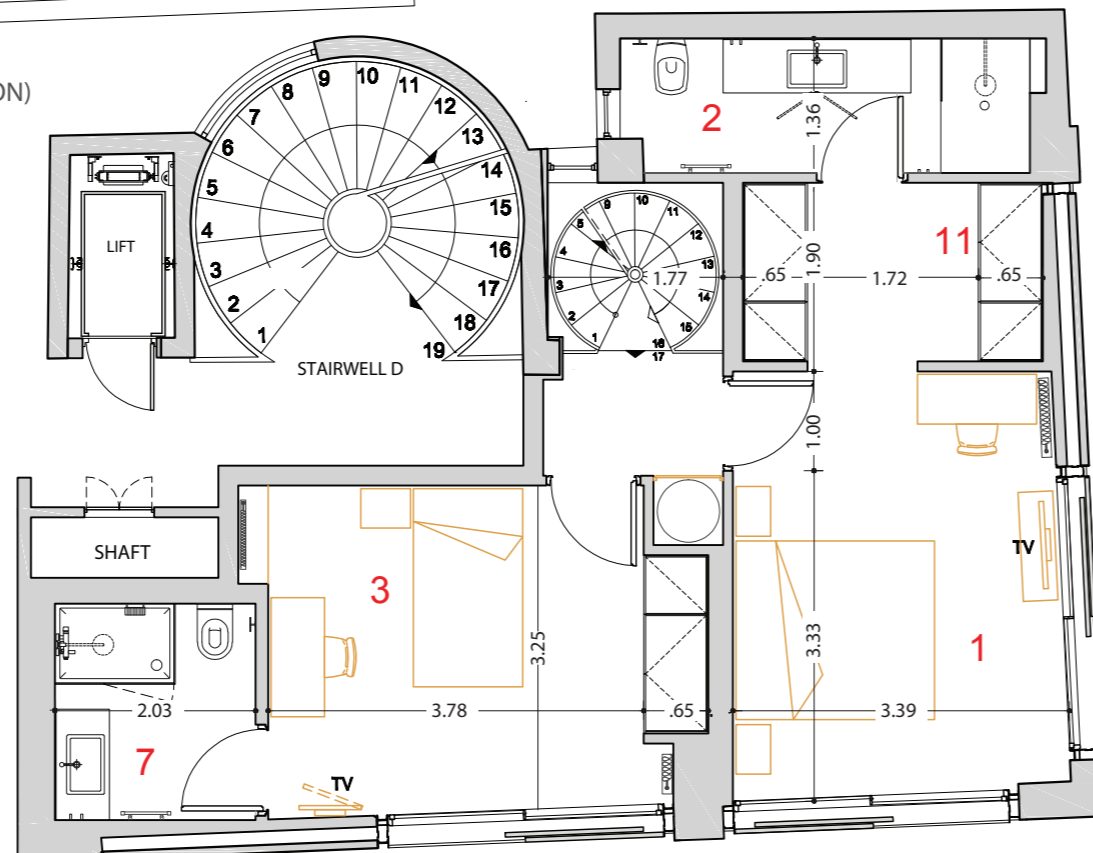

LEVEL 5 STR. SYNDESMOU ST. (PARTHENON)