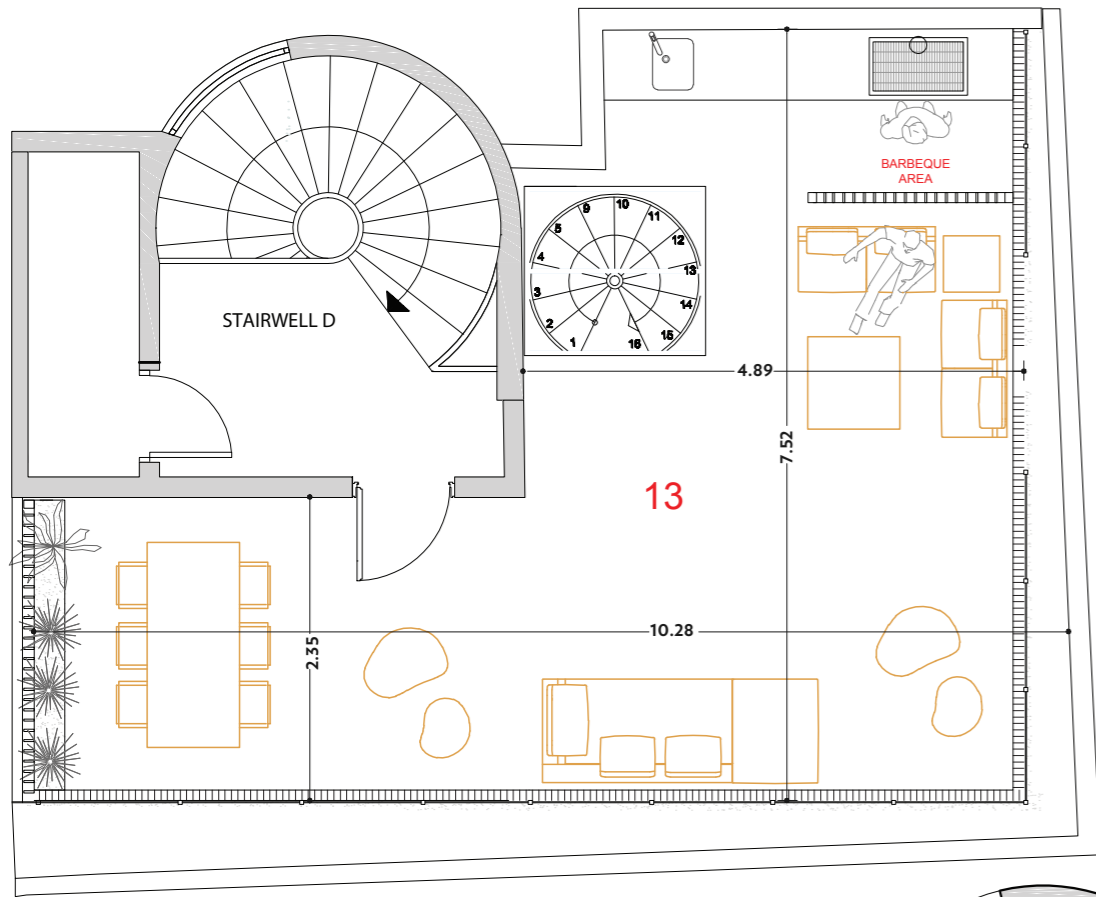

Duplex D6

Bedrooms	Master +1
SQM	123m ²
Level 4	61m ²
Level 5	62m ²
Terrace	62m ²
Veranda	53m ²

Grand Area SQ.M. 238m²

1. Master Bedroom
2. Master Bathroom
3. Bedroom
4. Living Room
5. Dining Room
6. Kitchen
7. Bathroom
8. W.C.
9. Storage
10. Linen
11. Wardrobe
12. Veranda
13. Private Terrace