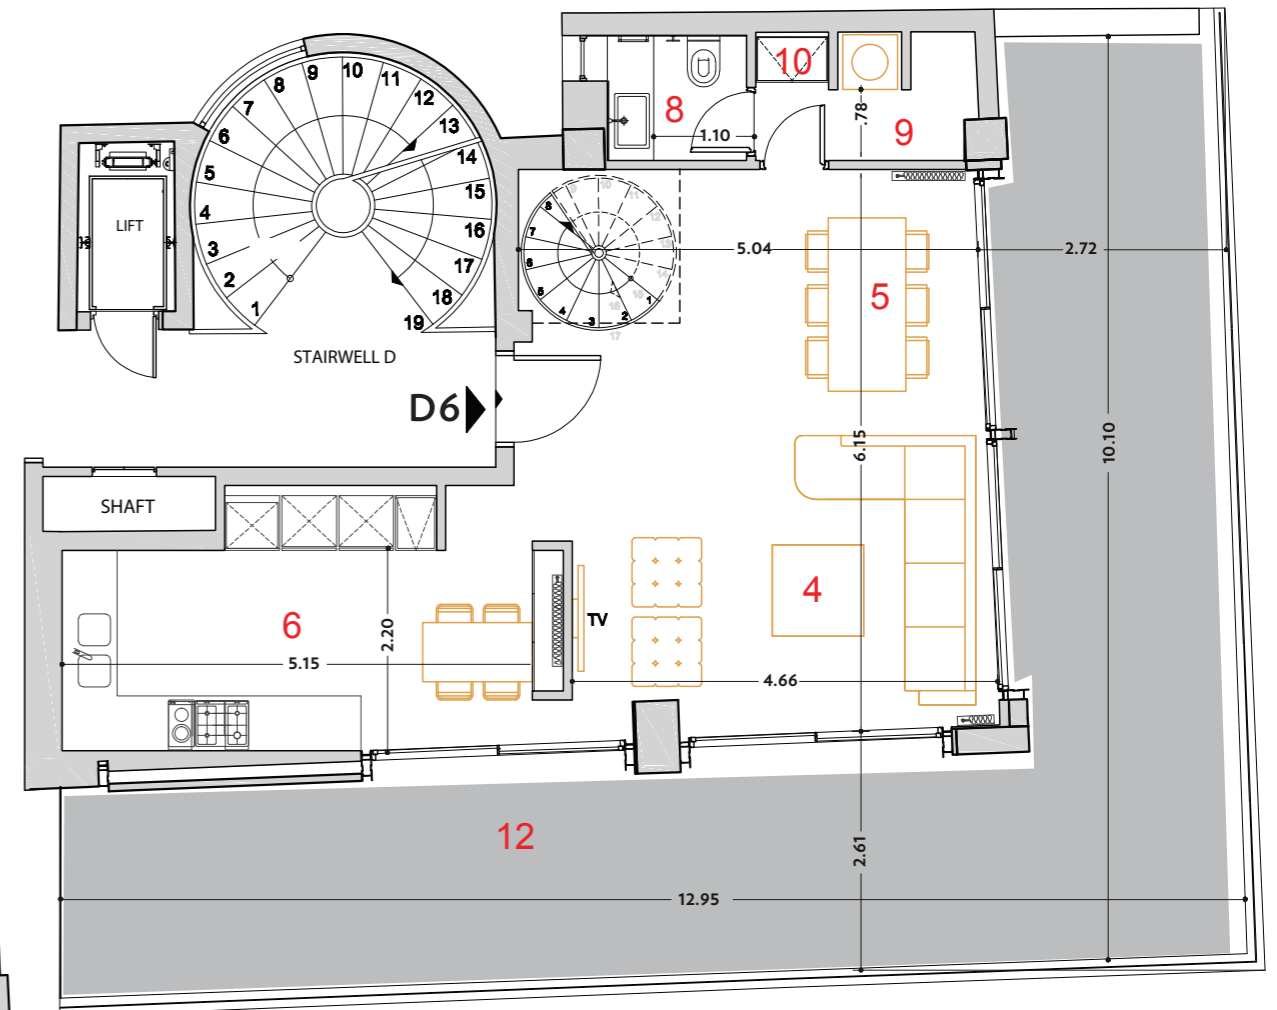

LEVEL 4 STR. SYNDESMOU ST. (PARTHENON)