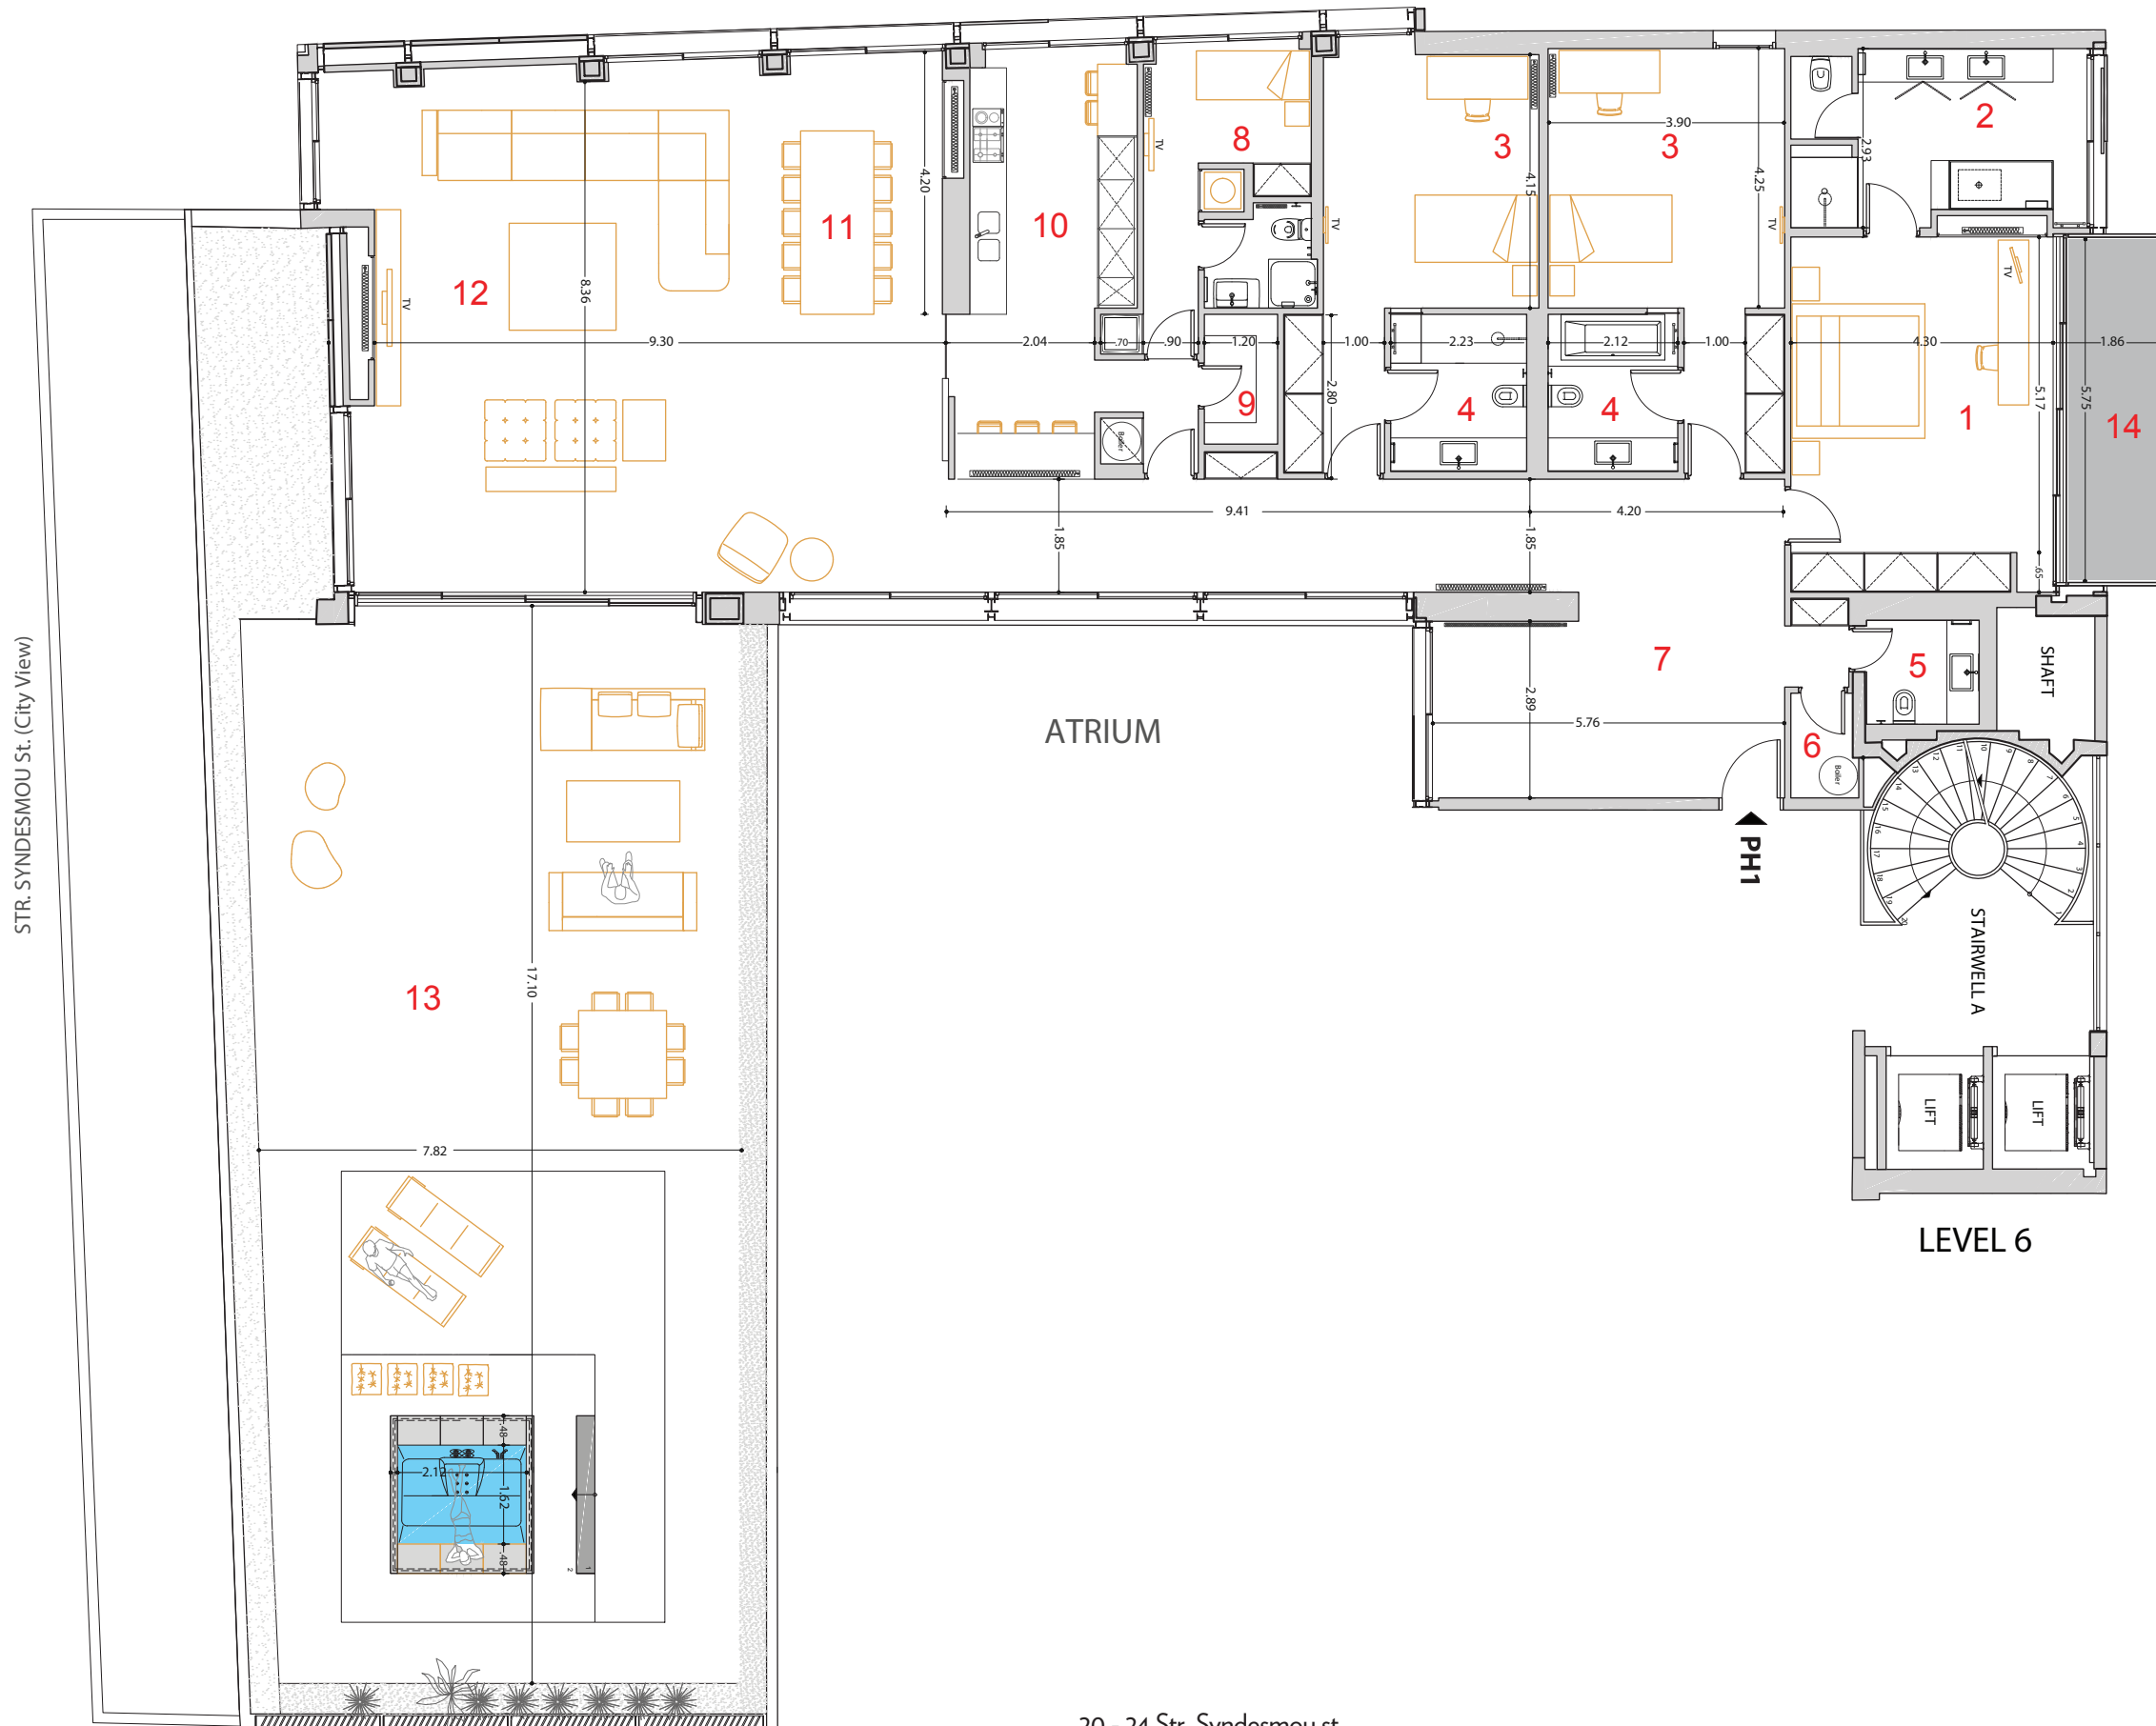

Apartment PH1

WWW.ONEATHENS.GR

No. of Bedrooms Master +2 + Maids' Room
 SQM 305m²
 Balcony 10m²
 Terrace 182m²
 Grand Area SQ.M. 497m²

- 1. Master Bedroom
- 2. Master Bathroom
- 3. Bedroom
- 4. Bathroom
- 5. WC
- 6. Storage
- 7. Hall
- 8. Maids' Room
- 9. Food Storage
- 10. Kitchen
- 11. Dining Room
- 12. Living Room
- 13. Terrace
- 14. Balcony

STR. SYNDESMOU St. (City View)

EV. I. ROGKAKOU ST. (LYCABETTUS)

20 - 24 Str. Syndesmou st.